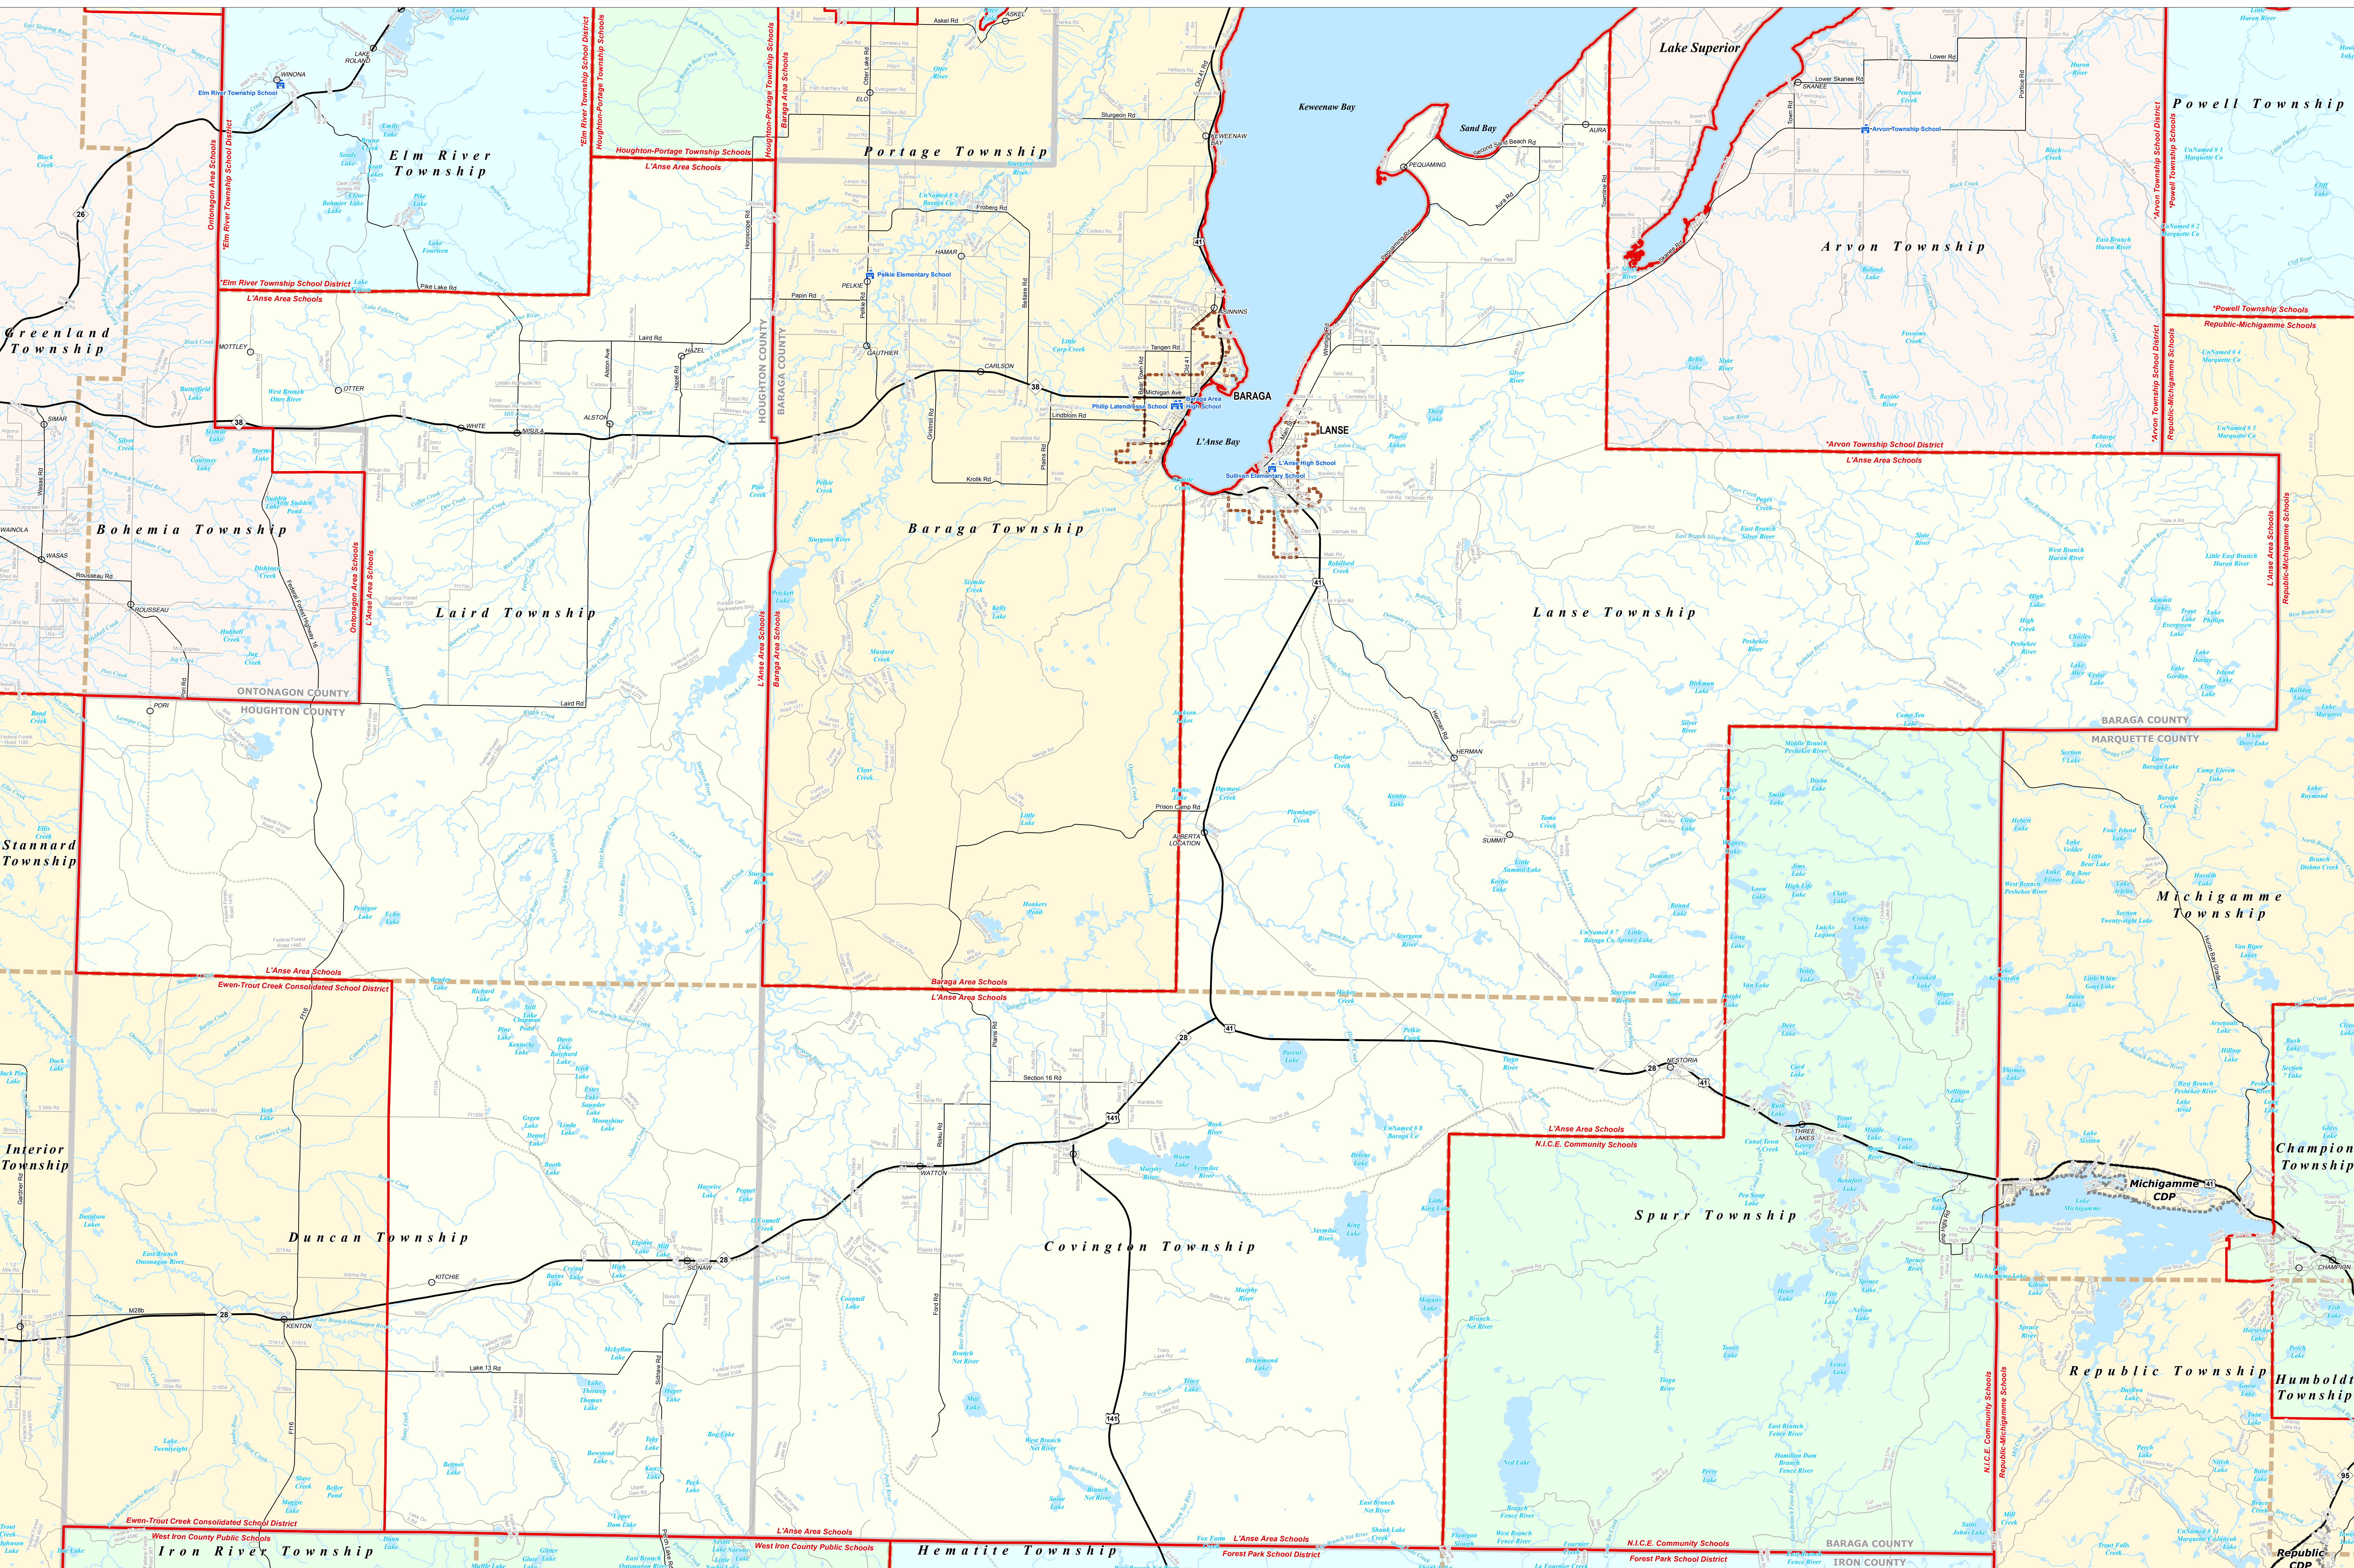

L'ANSE AREA SCHOOLS

Copper Country ISD

0 0.250 0.5 1 Miles

All information presented in this publication is in the public domain and may be reproduced, reprinted, and redistributed as desired.

Legend	
	School District
	County
	City
	Township
	Village
	Census Designated Place
	Unincorporated Place
	School
	Freeway
	Highway
	Primary Road
	Local Road
	Railroad
	Water Feature
	River, Stream, or Drain